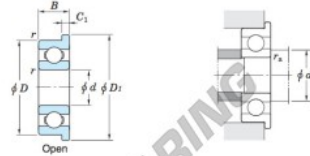

Deep groove ball bearing single row F683-JTEKT - F683-JTEKT

<https://www.123bearing.eu/bearing-housing/deep-groove-bearing/single-row/f683-jtekt>

Extra-small ball bearings, miniature ball bearings — **Koyo**
flanged type

Boundary dimensions (mm)					Basic load ratings (kN)		Factor	Limiting speeds (min ⁻¹)		Bearing No.	
d	D	B	B ₁	r ⁽¹⁾ min.	r ₁ ⁽¹⁾ min.	C _{10r}		C _{10e}	f ₀		Grease lub. [Open 1/2 D ₂]
3	7	2	3	(0.15)	(0.15)	0.31	0.11	14.0	65 000	78 000	F683

	Dimensions of flange (mm)				Mounting dimensions (mm)		Refer. 3 Mass (g)
	D ₁	D ₂	C ₁	C ₂	d _s min.	r _a max.	
Shielded	8.1	8.1	0.5	0.8	4.2	0.1	0.4

PRODUCT FEATURES

Brand	JTEKT
N° Ean13	3663952476506
Inside diameter	3 mm
Outside diameter	7 mm
Thickness	2 mm
Weight	0.4 g
Packaging	1