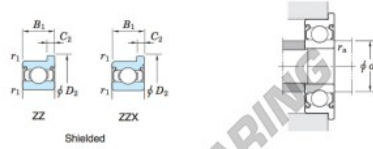

Deep groove ball bearing single row WMLF5009-ZZX-JTEKT - WMLF5009-ZZX-JTEKT

<https://www.123bearing.eu/bearing-housing/deep-groove-bearing/single-row/wmlf5009-zzx-jtekt>

Extra-small ball bearings, miniature ball bearings — **Koyo**
flanged type

Boundary dimensions (mm)				Basic load ratings (kN)			Factor	Limiting speeds (min ⁻¹)		Bearing No.	
d	D	B	B ₁	r ¹ _{min.}	r ¹ _{max.}	C _{10r}		Grease lub.	Oil lub.		
5	9	2.5	3	0.1	0.08	0.43	0.17	14.6	57 000	67 000	Open

Shielded	Dimensions of flange (mm)				Mounting dimensions (mm)		Refer. 3 Mass (g)
	D ₁	D ₂	C ₁	C ₂	d ₄ min.	r _a max.	
WMLF5009 ZZX	10.2	10.2	0.6	0.6	5.8	0.08	0.6

PRODUCT FEATURES

Brand	JTEKT
N° Ean13	3663952476780
Inside diameter	5 mm
Outside diameter	9 mm
Thickness	2.5 mm
Weight	0.6 g
Packaging	1