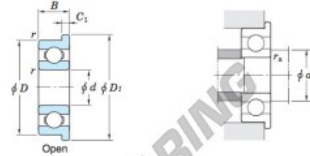

Deep groove ball bearing single row MLF5010-JTEKT - MLF5010-JTEKT

<https://www.123bearing.eu/bearing-housing/deep-groove-bearing/single-row/mlf5010-jtekt>

Extra-small ball bearings, miniature ball bearings — **Koyo**
flanged type

Boundary dimensions (mm)				Basic load ratings (kN)			Factor	Limiting speeds (min ⁻¹)		Bearing No.	
d	D	B	B ₁	r ⁽¹⁾ min.	r ₁ ⁽¹⁾ min.	C _{10r}		Grease lub.	Oil lub.		
5	10	3	4	0.1	0.1	0.43	0.17	14.8	57 000	67 000	MLF5010

Shielded	Dimensions of flange (mm)				Mounting dimensions (mm)		Refer. 3 Mass (g)
	D ₁	D ₂	C ₁	C ₂	d _a min.	r _a max.	
	11.2	11.6	0.6	0.8	5.8	0.1	1.0

PRODUCT FEATURES

Brand	JTEKT
N° Ean13	3663952476797
Inside diameter	5 mm
Outside diameter	10 mm
Thickness	3 mm
Weight	1 g
Packaging	1