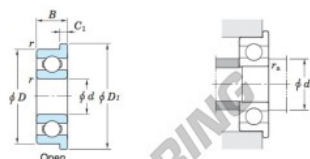

Deep groove ball bearing single row F605-JTEKT - F605-JTEKT

<https://www.123bearing.eu/bearing-housing/deep-groove-bearing/single-row/f605-jtekt>

Extra-small ball bearings, miniature ball bearings — **Koyo**
flanged type

Boundary dimensions (mm)				Basic load ratings (kN)			Factor	Limiting speeds (min ⁻¹)		Bearing No.	
d	D	B	B ₁	r ₁ ¹⁾ min.	r ₂ ¹⁾ min.	C _{10r}		f ₀	Grease lub. (Open 1/2 ZK)		Oil lub. (Open 1/2 ZK)
5	14	5	5	0.2	0.2	7.35	0.51	12.3	48 000	57 000	F605

	Dimensions of flange (mm)				Mounting dimensions (mm)		Refer. 3 Mass (g)
	D ₁	D ₂	C ₁	C ₂	d _a min.	r _a max.	
Shielded	16	16	1	1	6.6	0.2	3.9

PRODUCT FEATURES

Brand	JTEKT
N° Ean13	3663952476858
Inside diameter	5 mm
Inside diameter	0.197" inch
Outside diameter	14 mm
Outside diameter	0.551" inch
Thickness	5 mm
Thickness	0.197" inch
Weight	3.9 g
Packaging	1