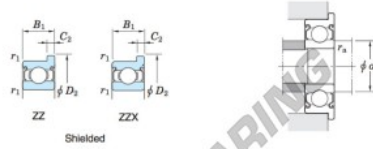

Deep groove ball bearing single row F626-ZZ-JTEKT - F626-ZZ-JTEKT

<https://www.123bearing.eu/bearing-housing/deep-groove-bearing/single-row/f626-zz-jtekt>

Extra-small ball bearings, miniature ball bearings — Koyo
flanged type

Boundary dimensions (mm)				Basic load ratings (kN)			Factor	Limiting speeds (min ⁻¹)		Bearing No.	
d	D	B	B ₁	r ¹ _{min.}	r ¹ _{max.}	C ₁₀		C ₉₀	f ₀		Grease lub. (ZZ, ZK)
6	19	6	6	0.3	0.3	2.35	0.89	12.3	40 000	47 000	Open

Shielded	Dimensions of flange (mm)				Mounting dimensions (mm)		Refer. 3 Mass (g)
	D ₁	D ₂	C ₁	C ₂	d ₄ min.	r ₄ max.	
F626 ZZ	22	22	1.5	1.5	8	0.3	9.2

PRODUCT FEATURES

Brand	JTEKT
N° Ean13	3663952477022
Inside diameter	6 mm
Inside diameter	0.236" inch
Outside diameter	19 mm
Outside diameter	0.748" inch
Thickness	6 mm
Thickness	0.236" inch
Weight	9.2 g
Packaging	1