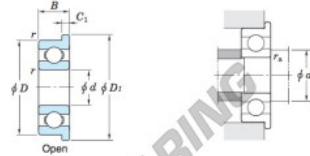

Deep groove ball bearing single row MLF7011-JTEKT - MLF7011-JTEKT

<https://www.123bearing.eu/bearing-housing/deep-groove-bearing/single-row/mlf7011-jtekt>

Extra-small ball bearings, miniature ball bearings — **Koyo**
flanged type

Boundary dimensions (mm)				Basic load ratings (kN)			Factor	Limiting speeds (min ⁻¹)		Bearing No.	
d	D	B	B ₁	r ⁽¹⁾ min.	r ₁ ⁽¹⁾ min.	C _{10r}		Grease lub.	Oil lub.		
7	11	2.5	3	0.1	0.08	0.46	0.20	15.6	49 000	59 000	MLF7011

Shielded	Dimensions of flange (mm)				Mounting dimensions (mm)		Refer. 1 Mass (g)
	D ₁	D ₂	C ₁	C ₂	d _a min.	r _a max.	
	12.2	12.2	0.6	0.6	7.8	0.08	0.8

PRODUCT FEATURES

Brand	JTEKT
N° Ean13	3663952477053
Inside diameter	7 mm
Inside diameter	0.276" inch
Outside diameter	11 mm
Outside diameter	0.433" inch
Thickness	2.5 mm
Thickness	0.098" inch
Weight	0.8 g
Packaging	1