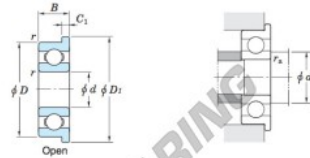

Deep groove ball bearing single row F697-JTEKT - F697-JTEKT

<https://www.123bearing.eu/bearing-housing/deep-groove-bearing/single-row/f697-jtekt>

Extra-small ball bearings, miniature ball bearings — **Koyo**
flanged type

Boundary dimensions (mm)				Basic load ratings (kN)		Factor	Limiting speeds (min ⁻¹)		Bearing No.		
d	D	B	B_1	$r_1^{(1)}$ min.	$r_2^{(1)}$ min.		C_{10}	C_{10r}		f_0	Grease lub.
7	17	5	5	0.3	0.3	1.60	0.71	14.0	42 000	50 000	F697

	Dimensions of flange (mm)				Mounting dimensions (mm)		Refer. 3 Mass (g)
	D_1	D_2	C_1	C_2	d_s min.	r_s max.	
Shielded	19	19	1.2	1.2	9	0.3	5.8

PRODUCT FEATURES

Brand	JTEKT
N° Ean13	3663952477114
Inside diameter	7 mm
Outside diameter	17 mm
Thickness	5 mm
Weight	5.8 g
Packaging	1