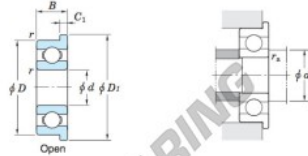

## Deep groove ball bearing single row MLF8012-JTEKT - MLF8012-JTEKT

<https://www.123bearing.eu/bearing-housing/deep-groove-bearing/single-row/mlf8012-jtekt>

Extra-small ball bearings, miniature ball bearings — **Koyo**  
flanged type

Boundary dimensions (mm)				Basic load ratings (kN)			Factor	Limiting speeds (min <sup>-1</sup> )		Bearing No.	
d	D	B	B <sub>1</sub>	r <sub>1</sub> <sup>(1)</sup> min.	r <sub>2</sub> <sup>(1)</sup> min.	C <sub>10r</sub>		Grease lub.	Oil lub.		
8	12	2.5	3.5	0.1	0.08	0.54	0.27	15.9	47 000	55 000	MLF8012

	Dimensions of flange (mm)				Mounting dimensions (mm)		Ref. 1 Mass (g)
	D <sub>1</sub>	D <sub>2</sub>	C <sub>1</sub>	C <sub>2</sub>	d <sub>a</sub> min.	r <sub>a</sub> max.	
Shielded	13.2	13.6	0.6	0.8	8.8	0.08	0.9

### PRODUCT FEATURES

Brand	JTEKT
N° Ean13	3663952477176
Inside diameter	8 mm
Inside diameter	0.315" inch
Outside diameter	12 mm
Outside diameter	0.472" inch
Thickness	2.5 mm
Thickness	0.098" inch
Weight	0.9 g
Packaging	1