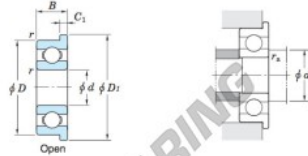

Deep groove ball bearing single row F698-JTEKT - F698-JTEKT

<https://www.123bearing.eu/bearing-housing/deep-groove-bearing/single-row/f698-jtekt>

Extra-small ball bearings, miniature ball bearings — **Koyo**
flanged type

Boundary dimensions (mm)				Basic load ratings (kN)		Factor	Limiting speeds (min ⁻¹)		Bearing No.		
d	D	B	B_1	$r_1^{(1)}$ min.	$r_2^{(1)}$ min.		C_{10}	C_{10r}		f_0	Grease lub. (Open 1/2 ZK)
8	19	6	6	0.3	0.3	2.25	0.91	12.9	39 000	46 000	F698

	Dimensions of flange (mm)				Mounting dimensions (mm)		Refer. 3 Mass (g)
	D_1	D_2	C_1	C_2	d_a min.	r_a max.	
Shielded	22	22	1.5	1.5	10	0.3	8.3

PRODUCT FEATURES

Brand	JTEKT
N° Ean13	3663952477237
Inside diameter	8 mm
Outside diameter	19 mm
Thickness	6 mm
Weight	8.3 g
Packaging	1