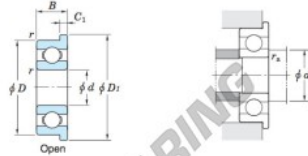

## Deep groove ball bearing single row F608-JTEKT - F608-JTEKT

<https://www.123bearing.eu/bearing-housing/deep-groove-bearing/single-row/f608-jtekt>

Extra-small ball bearings, miniature ball bearings — **Koyo**  
flanged type

Boundary dimensions (mm)				Basic load ratings (kN)			Factor	Limiting speeds (min <sup>-1</sup> )		Bearing No.	
d	D	B	B <sub>1</sub>	r <sub>1</sub> <sup>1)</sup> min.	r <sub>2</sub> <sup>1)</sup> min.	C <sub>10r</sub>		C <sub>10e</sub>	f <sub>0</sub>		Grease lub. (Open 1/2 Dk)
8	22	7	7	0.3	0.3	3.30	1.35	12.4	34 000	41 000	F608

	Dimensions of flange (mm)				Mounting dimensions (mm)		Refer. 3 Mass (g)
	D <sub>1</sub>	D <sub>2</sub>	C <sub>1</sub>	C <sub>2</sub>	d <sub>a</sub> min.	r <sub>a</sub> max.	
Shielded	25	25	1.5	1.5	10	0.3	13

### PRODUCT FEATURES

Brand	JTEKT
N° Ean13	3663952477251
Inside diameter	8 mm
Inside diameter	0.315" inch
Outside diameter	22 mm
Outside diameter	0.866" inch
Thickness	7 mm
Thickness	0.276" inch
Weight	13 g
Packaging	1