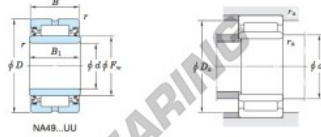

Needle roller bearing NA4900UU-JTEKT - NA4900UU-JTEKT

<https://www.123bearing.eu/bearing-housing/needle-roller-bearing/needle/na4900uu-jtekt>

Machined ring needle roller bearings Koyo
 F_w 29 – 37 mm

With inner ring

Boundary dimensions (mm)				Basic load ratings (kN)		Limiting speeds¹⁾ (min⁻¹)		Bearing No.
F_w	d	D	B	C_r	C_{10}	Oil lub.	Without inner ring	
14	10	22	13	7.5	7.7	14 000	—	
Mounting dimensions (mm)				(Refer.) Mass (kg)		(Refer.) Applicable inner ring No.		
With inner ring				Without inner ring	With inner ring			
NA4900UU				12	20	0.3	0.025	IRM101414

PRODUCT FEATURES

Brand	JTEKT
N° Ean13	3663952477770
Inside diameter	10 mm
Outside diameter	22 mm
Thickness	13 mm
Weight	25 g
Packaging	1

contact@123bearing.eu

+33 359 36 04 90

CRT4 de Lesquin 60 Rue Du Haut De Sainghin 59273 Fretin FRANCE