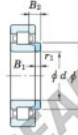

Roller bearing HJ2208-JTEKT - HJ2208-JTEKT

<https://www.123bearing.eu/bearing-housing/roller-bearing/roller/hj2208-jtekt>

Thrust collars for cylindrical roller bearings — Koyo

Thrust collar

Boundary dimensions (mm)					Thrust collar No.	[Refer.] Mass (kg)	Applicable bearing No.	
d	d_1	B_1	B_2	r_1 min.			NJ	NJ
40	54.2	5	9.5	1.1	HJ2208	0.046	NJ2208	NJ2208

PRODUCT FEATURES

Brand	JTEKT
N° Ean13	3663952478203
Inside diameter	40 mm
Outside diameter	54.2 mm
Thickness	5 mm
Weight	46 g
Packaging	1

contact@123bearing.eu

+33 359 36 04 90

CRT4 de Lesquin 60 Rue Du Haut De Sainghin 59273 Fretin FRANCE