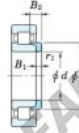

Roller bearing HJ248-JTEKT - HJ248-JTEKT

<https://www.123bearing.eu/bearing-housing/roller-bearing/roller/hj248-jtekt>

Thrust collars for cylindrical roller bearings — **Koyo**

Thrust collar

| Boundary dimensions (mm) | | | | | Thrust collar No. | [Refer.] Mass (kg) | Applicable bearing No. | |
|--------------------------|----------------|----------------|----------------|---------------------|-------------------|-----------------------|------------------------|-------|
| d | d ₁ | B ₁ | B ₂ | r ₁ min. | | | NJ | NU |
| 240 | 313 | 16 | 29.5 | 4 | HJ248 | 4.65 | NJ248 | NU248 |

PRODUCT FEATURES

| | |
|------------------|---------------|
| Brand | JTEKT |
| N° Ean13 | 3663952480169 |
| Inside diameter | 240 mm |
| Outside diameter | 313 mm |
| Thickness | 16 mm |
| Weight | 4650 g |
| Packaging | 1 |