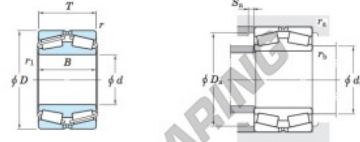

Tapered roller bearing 45230-JTEKT - 45230-JTEKT

<https://www.123bearing.eu/bearing-housing/roller-bearing/tapered/45230-jtekt>

Double-row tapered roller bearings — **Koyo**
TDI type

Boundary dimensions (mm)					Basic load ratings (kN)		Limiting speeds (min ⁻¹)	
d	D	B	T	r	C _r	C _{0r}	Grease lub.	Oil lub.
150	225	56	56	2.5	355	686	1200	1600

Bearing No.	Mounting dimensions (mm)						Constant e	Axial load factors			(Refer.) Mass (kg)
	d _a max.	D _a max.	D _a min.	S _a min.	r _a max.	r _b max.		Y ₂	Y ₃	Y ₀	
45230	174	213	203	4	2	2.5	0.26	2.55	3.80	2.50	7.87

PRODUCT FEATURES

Brand	JTEKT
N° Ean13	4549250130489
Inside diameter	150 mm
Outside diameter	225 mm
Thickness	56 mm
Weight	7870 g
Packaging	1

contact@123bearing.eu

+33 359 36 04 90

CRT4 de Lesquin 60 Rue Du Haut De Sainghin 59273 Fretin FRANCE