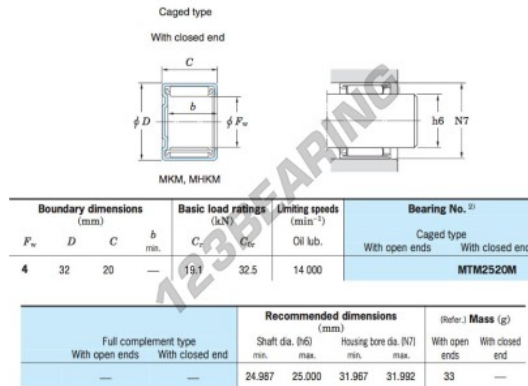

### PRODUCT FEATURES

Brand	JTEKT
N° Ean13	4549250025457
Inside diameter	25 mm
Outside diameter	32 mm
Thickness	20 mm
Limiting speed	14000 rpm
Weight	33 g
Dynamic load	19.1 kN
Static load	32.5 kN
Packaging	1
Standard	No standard