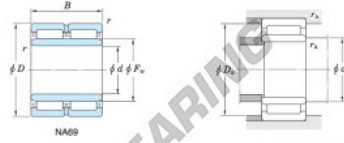

Roller bearing NA69-22-JTEKT - NA69-22-JTEKT

<https://www.123bearing.eu/bearing-housing/roller-bearing/roller/na69-22-jtekt>

Machined ring needle roller bearings **Koyo**
F_W 29 ~ 37 mm

With inner ring

Boundary dimensions (mm)					Basic load ratings (kN)		Limiting speeds¹⁾ (min⁻¹)		Bearing No.	
F_w	d	D	B	B₁	C_r	C_{0r}	Oil lub.	Grease lub.	Without inner ring	
28	22	39	30	—	36.8	53.1	16 000	—	—	
Mounting dimensions (mm)					(Refer.) Mass (kg)		(Refer.) Applicable inner ring No.			
With inner ring					Without inner ring	With inner ring				
NA69/22					24	37	0.3	0.100	0.154	IRM222830

PRODUCT FEATURES

Brand	JTEKT
N° Ean13	3663952482576
Inside diameter	22 mm
Outside diameter	39 mm
Thickness	30 mm
Weight	154 g
Packaging	1

contact@123bearing.eu

+33 359 36 04 90

CRT4 de Lesquin 60 Rue Du Haut De Sainghin 59273 Fretin FRANCE