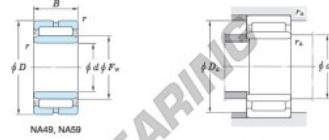

Roller bearing NA5905-JTEKT - NA5905-JTEKT

<https://www.123bearing.eu/bearing-housing/roller-bearing/roller/na5905-jtekt>

Machined ring needle roller bearings Koyo

F_w 29 ~ 37 mm

With inner ring

Boundary dimensions (mm)				Basic load ratings (kN)		Limiting speeds¹⁾ (min⁻¹)		Bearing No.
F_w	d	D	B	C_r	C_{10}	Oil lub.	Without inner ring	
30	25	42	23	31.7	44.9	15 000	—	
Mounting dimensions (mm)				(Refer.) Mass (kg)		(Refer.) Applicable inner ring No.		
With inner ring				Without inner ring	With inner ring			
NA5905				0.085	0.124	IRM253023		

PRODUCT FEATURES

Brand	JTEKT
N° Ean13	3663952482729
Inside diameter	25 mm
Outside diameter	42 mm
Thickness	23 mm
Weight	124 g
Packaging	1

contact@123bearing.eu

+33 359 36 04 90

CRT4 de Lesquin 60 Rue Du Haut De Sainghin 59273 Fretin FRANCE