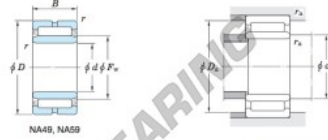

Roller bearing NA5906-JTEKT - NA5906-JTEKT

<https://www.123bearing.eu/bearing-housing/roller-bearing/roller/na5906-jtekt>

Machined ring needle roller bearings Koyo

F_w 29 – 37 mm

With inner ring

Boundary dimensions (mm)				Basic load ratings (kN)		Limiting speeds¹⁾ (min⁻¹)		Bearing No.
F_w	d	D	B	C_r	C_{10}	Oil lub.	Without inner ring	
35	30	47	23	33.8	51.0	13 000	—	
Mounting dimensions (mm)				(Refer.) Mass (kg)		(Refer.) Applicable inner ring No.		
With inner ring				Without inner ring	With inner ring			
NA5906				0.096	0.141	IRM303523		

PRODUCT FEATURES

Brand	JTEKT
N° Ean13	3663952482934
Inside diameter	30 mm
Outside diameter	47 mm
Thickness	23 mm
Weight	141 g
Packaging	1

contact@123bearing.eu

+33 359 36 04 90

CRT4 de Lesquin 60 Rue Du Haut De Sainghin 59273 Fretin FRANCE