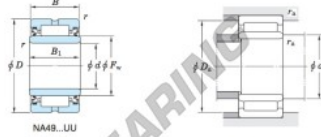

Roller bearing NA4909UU-JTEKT - NA4909UU-JTEKT

<https://www.123bearing.eu/bearing-housing/roller-bearing/roller/na4909uu-jtekt>

Machined ring needle roller bearings Koyo

F_w 29 – 37 mm

With inner ring

Boundary dimensions (mm)				Basic load ratings (kN)		Limiting speeds¹⁾ (min⁻¹)		Bearing No.
F_w	d	D	B	C_r	C_{10}	Oil lub.	Without inner ring	
52	45	68	22	37.7	56.8	3 800	—	
Mounting dimensions (mm)				(Refer.) Mass (kg)		(Refer.) Applicable inner ring No.		
With inner ring				Without inner ring	With inner ring			
NA4909UU				49	64	0.6	0.285	IRM455223

PRODUCT FEATURES

Brand	JTEKT
N° Ean13	3616060465689
Inside diameter	45 mm
Outside diameter	68 mm
Thickness	22 mm
Weight	285 g
Packaging	1

contact@123bearing.eu

+33 359 36 04 90

CRT4 de Lesquin 60 Rue Du Haut De Sainghin 59273 Fretin FRANCE