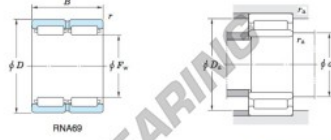

Roller bearing RNA6909-JTEKT - RNA6909-JTEKT

<https://www.123bearing.eu/bearing-housing/roller-bearing/roller/rna6909-jtekt>

Machined ring needle roller bearings ————— **Koyo**
F_W 29 ~ 37 mm

Without inner ring

Boundary dimensions (mm)				Basic load ratings (kN)			Limiting speeds¹⁾ (min⁻¹)		Bearing No.
F_w	d	D	B	B₁	C_r	C_{10r}	Oil lub.	Without inner ring	
52	45	68	40	-	0.6	70.7	127.0	8 800	RNA6909
Mounting dimensions (mm)				Inner Mass (kg)		Outer Mass (kg)		Applicable inner ring No.	
With inner ring				Without inner ring	With inner ring				
	d₂	D₂	r₂	0.334	0.495	IRM455240			
	min.	max.	max.						
	49	64	0.6						

PRODUCT FEATURES

Brand	JTEKT
N° Ean13	3663952483436
Inside diameter	52 mm
Outside diameter	68 mm
Thickness	40 mm
Weight	334 g
Packaging	1

contact@123bearing.eu

+33 359 36 04 90

CRT4 de Lesquin 60 Rue Du Haut De Sainghin 59273 Fretin FRANCE