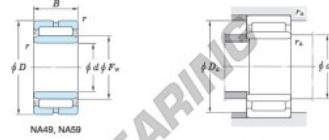

Roller bearing NA4911R-JTEKT - NA4911R-JTEKT

<https://www.123bearing.eu/bearing-housing/roller-bearing/roller/na4911r-jtekt>

Machined ring needle roller bearings Koyo

F_w 29 – 37 mm

With inner ring

Boundary dimensions (mm)					Basic load ratings (kN)			Limiting speeds¹⁾ (min⁻¹)		Bearing No.
F_w	d	D	B	B_1	C_r	C_{10}	Oil lub.	Grease lub.	Without inner ring	
63	55	80	25	1	58.4	99.0	7 300	—	—	
Mounting dimensions (mm)					(Refer.) Mass (kg)		(Refer.) Applicable inner ring No.			
With inner ring					Without inner ring	With inner ring				
NA4911R					60	75	1	0.260	0.401	IRM55G325

PRODUCT FEATURES

Brand	JTEKT
N° Ean13	3663952483665
Inside diameter	55 mm
Outside diameter	80 mm
Thickness	25 mm
Weight	401 g
Packaging	1

contact@123bearing.eu

+33 359 36 04 90

CRT4 de Lesquin 60 Rue Du Haut De Sainghin 59273 Fretin FRANCE