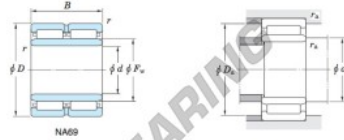

Roller bearing NA6911-JTEKT - NA6911-JTEKT

<https://www.123bearing.eu/bearing-housing/roller-bearing/roller/na6911-jtekt>

Machined ring needle roller bearings Koyo

F_w 29 – 37 mm

With inner ring

Boundary dimensions (mm)					Basic load ratings (kN)			Limiting speeds¹⁾ (min⁻¹)		Bearing No.
F_w	d	D	B	B_1	C_r	C_{10}	Oil lub.	Grease lub.	Without inner ring	
63	55	80	45	—	86.7	165.0	7 300	—	—	
Mounting dimensions (mm)					Inner Mass (kg)		Outer Mass (kg)		Applicable inner ring No.	
With inner ring					Without inner ring	With inner ring	Without inner ring	With inner ring	Without inner ring	
NA6911					60	75	1	0.458	0.711	IRM556345

PRODUCT FEATURES

Brand	JTEKT
N° Ean13	3663952483702
Inside diameter	55 mm
Outside diameter	80 mm
Thickness	45 mm
Weight	711 g
Packaging	1

contact@123bearing.eu

+33 359 36 04 90

CRT4 de Lesquin 60 Rue Du Haut De Sainghin 59273 Fretin FRANCE