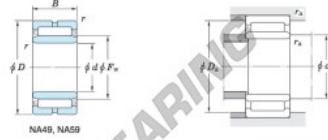

Roller bearing NA4913-JTEKT - NA4913-JTEKT

<https://www.123bearing.eu/bearing-housing/roller-bearing/roller/na4913-jtekt>

Machined ring needle roller bearings Koyo

F_w 29 ~ 37 mm

With inner ring

Boundary dimensions (mm)				Basic load ratings (kN)		Limiting speeds¹⁾ (min⁻¹)		Bearing No.	
F_w	d	D	B	C_r	C_{10}	Oil lub.	Without inner ring	Without inner ring	
72	65	90	25	86.1	114.0	6 400	—	—	
Mounting dimensions (mm)				Weight (kg)		Applicable inner ring No.			
With inner ring				Without inner ring	With inner ring				
NA4913				70	85	1	0.307	0.450	IRM65725

PRODUCT FEATURES

Brand	JTEKT
N° Ean13	3663952483788
Inside diameter	65 mm
Outside diameter	90 mm
Thickness	25 mm
Weight	450 g
Packaging	1

contact@123bearing.eu

+33 359 36 04 90

CRT4 de Lesquin 60 Rue Du Haut De Sainghin 59273 Fretin FRANCE