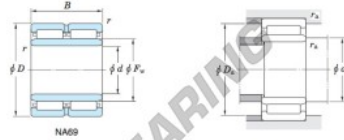

Roller bearing NA6913-JTEKT - NA6913-JTEKT

<https://www.123bearing.eu/bearing-housing/roller-bearing/roller/na6913-jtekt>

Machined ring needle roller bearings ————— **Koyo**

F_w 29 ~ 37 mm

With inner ring

Boundary dimensions (mm)					Basic load ratings (kN)			Limiting speeds¹⁾ (min⁻¹)		Bearing No.
F_w	d	D	B	B_1	C_r	C_{10}	Oil lub.	Grease lub.	Without inner ring	
72	65	90	45	—	98.4	190.0	6 400	—	—	
Mounting dimensions (mm)					(Refer.) Mass (kg)		(Refer.) Applicable inner ring No.			
With inner ring					Without inner ring	With inner ring				
NA6913					70	85	1	0.541	0.798	IRM65745

PRODUCT FEATURES

Brand	JTEKT
N° Ean13	3663952483825
Inside diameter	65 mm
Outside diameter	90 mm
Thickness	45 mm
Weight	798 g
Packaging	1

contact@123bearing.eu

+33 359 36 04 90

CRT4 de Lesquin 60 Rue Du Haut De Sainghin 59273 Fretin FRANCE