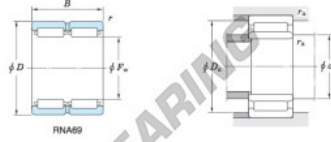

Roller bearing RNA6916-JTEKT - RNA6916-JTEKT

<https://www.123bearing.eu/bearing-housing/roller-bearing/roller/rna6916-jtekt>

Machined ring needle roller bearings ————— **Koyo**
F_W 29 ~ 37 mm

Without inner ring

Boundary dimensions (mm)				Basic load ratings (kN)		Limiting speeds¹⁾ (min⁻¹)		Bearing No.
F_w	d	D	B	C_r	C₁₀	Oil lub.	Without inner ring	
90	80	110	54	140.0	304.0	5 100	RNA6916	
Mounting dimensions (mm)				Weight (kg)		Applicable inner ring No.		
With inner ring				Without inner ring	With inner ring			
d₂	D₂	r₂		0.916	1.46	IRMS0054		
max.	max.	max.						

PRODUCT FEATURES

Brand	JTEKT
N° Ean13	3663952484006
Inside diameter	90 mm
Outside diameter	110 mm
Thickness	54 mm
Weight	916 g
Packaging	1

contact@123bearing.eu

+33 359 36 04 90

CRT4 de Lesquin 60 Rue Du Haut De Sainghin 59273 Fretin FRANCE