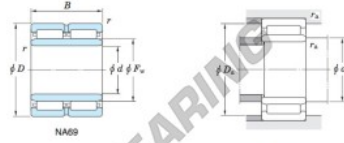

Roller bearing NA6917-JTEKT - NA6917-JTEKT

<https://www.123bearing.eu/bearing-housing/roller-bearing/roller/na6917-jtekt>

Machined ring needle roller bearings ————— **Koyo**
F_W 29 ~ 37 mm

With inner ring

Boundary dimensions (mm)				Basic load ratings (kN)		Limiting speeds¹⁾ (min⁻¹)		Bearing No.	
F_w	d	D	B	C_r	C_{0r}	Oil lub.	Without inner ring	Without inner ring	Without inner ring
100	85	120	63	165.0	390.0	4 800	—	—	—
Mounting dimensions (mm)				(Refer.) Mass (kg)		(Refer.) Applicable inner ring No.			
With inner ring				d₁ min.	D₁ max.	r₁ max.	Without inner ring	With inner ring	Applicable inner ring No.
NA6917				91.5	113.5	1	1.17	2.29	IRM5510063

PRODUCT FEATURES

Brand	JTEKT
N° Ean13	3663952484082
Inside diameter	85 mm
Outside diameter	120 mm
Thickness	63 mm
Weight	2290 g
Packaging	1

contact@123bearing.eu

+33 359 36 04 90

CRT4 de Lesquin 60 Rue Du Haut De Sainghin 59273 Fretin FRANCE