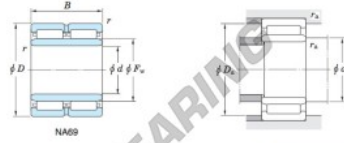

Roller bearing NA6919-JTEKT - NA6919-JTEKT

<https://www.123bearing.eu/bearing-housing/roller-bearing/roller/na6919-jtekt>

Machined ring needle roller bearings ————— **Koyo**
F_W 29 ~ 37 mm

With inner ring

Boundary dimensions (mm)				Basic load ratings (kN)		Limiting speeds¹⁾ (min⁻¹)		Bearing No.	
F_w	d	D	B	C_r	C_{0r}	Oil lub.	Without inner ring		
110	95	130	63	173.0	428.0	4 200	—		
Mounting dimensions (mm)				(Refer.) Mass (kg)		(Refer.) Applicable inner ring No.			
With inner ring				Without inner ring	With inner ring				
NA6919				101.5	123.5	1	1.27	2.43	IRM9511063

PRODUCT FEATURES

Brand	JTEKT
N° Ean13	3663952484204
Inside diameter	95 mm
Outside diameter	130 mm
Thickness	63 mm
Weight	2430 g
Packaging	1

contact@123bearing.eu

+33 359 36 04 90

CRT4 de Lesquin 60 Rue Du Haut De Sainghin 59273 Fretin FRANCE