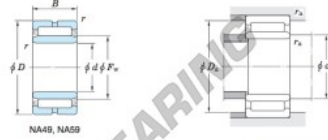

Roller bearing NA5920-JTEKT - NA5920-JTEKT

<https://www.123bearing.eu/bearing-housing/roller-bearing/roller/na5920-jtekt>

Machined ring needle roller bearings Koyo

F_w 29 ~ 37 mm

With inner ring

Boundary dimensions (mm)					Basic load ratings (kN)		Limiting speeds¹⁾ (min⁻¹)		Bearing No.	
F_w	d	D	B	B_1	C_r	C_{10}	Oil lub.		Without inner ring	
115	100	140	54		189.0	418.0	4 000		—	
Mounting dimensions (mm)					(Refer.) Mass (kg)		(Refer.) Applicable inner ring No.			
With inner ring					Without inner ring	With inner ring				
NA5920					106.5	133.5	1	1.49	2.53	IRM1001554

PRODUCT FEATURES

Brand	JTEKT
N° Ean13	3663952484242
Inside diameter	100 mm
Outside diameter	140 mm
Thickness	54 mm
Weight	2530 g
Packaging	1

contact@123bearing.eu

+33 359 36 04 90

CRT4 de Lesquin 60 Rue Du Haut De Sainghin 59273 Fretin FRANCE