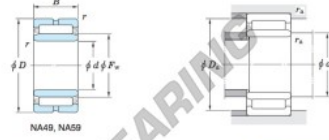

Roller bearing NA5928-JTEKT - NA5928-JTEKT

<https://www.123bearing.eu/bearing-housing/roller-bearing/roller/na5928-jtekt>

Machined ring needle roller bearings **Koyo**
F_w 29 ~ 37 mm

With inner ring

Boundary dimensions (mm)				Basic load ratings (kN)		Limiting speeds¹⁾ (min⁻¹)		Bearing No.	
F_w	d	D	B	C_r	C₁₀	Oil lub.	Without inner ring		
160	140	190	67	283.0	696.0	2 800	—		
Mounting dimensions (mm)				(Refer.) Mass (kg)		(Refer.) Applicable inner ring No.			
With inner ring				Without inner ring	With inner ring				
NA5928				148	182	1.5	3.02	5.42	IRM14016067

PRODUCT FEATURES

Brand	JTEKT
N° Ean13	3663952484402
Inside diameter	140 mm
Outside diameter	190 mm
Thickness	67 mm
Weight	5420 g
Packaging	1

contact@123bearing.eu

+33 359 36 04 90

CRT4 de Lesquin 60 Rue Du Haut De Sainghin 59273 Fretin FRANCE