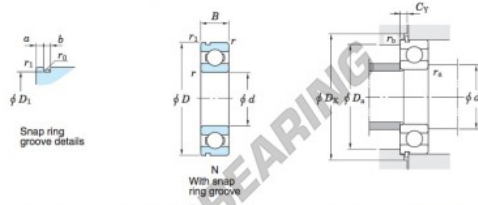

Deep groove ball bearing single row 6300-N-JTEKT - 6300-N-JTEKT

<https://www.123bearing.eu/bearing-housing/deep-groove-bearing/single-row/6300-n-jtekt>

Single-row deep groove ball bearings — Koyo snap ring groove type locating snap ring type

Boundary dimensions (mm)				Basic load ratings (kN)			Factor		Limiting speeds (min ⁻¹)		Bearing No.		D ₁ max.
d	D	B	r	C ₁₀	C ₉₀	f _s	Grease lub.	Oil lub.	With snap ring groove	With locating snap ring	6300N		
10	35	11	0.6	8.10	3.45	11.2	22 000	27 000				33.17	

Dimensions of snap ring groove (mm)			Dimensions of locating snap ring (mm)		Mounting dimensions (mm)						(Refer.) Mass (kg)	(Refer.) Bearing No.
a	b	r ₀	D ₂	f	d _{4a}	D _{4a}	D _{4c}	C _γ	r _{4a}	r _{4b}		6300N
max.	±0.15	max.	max.	±0.05	min.	max.	min.	max.	max.	max.	0.053	
2.06	1.5	0.4	39.7	1.07	14	31	40.5	2.92	0.6	0.5		