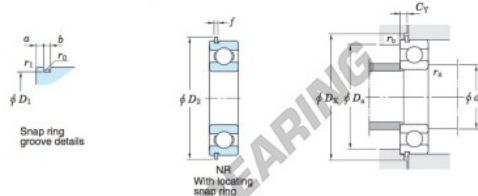

## Deep groove ball bearing single row 6301-NR-JTEKT - 6301-NR-JTEKT

<https://www.123bearing.eu/bearing-housing/deep-groove-bearing/single-row/6301-nr-jtekt>

### Single-row deep groove ball bearings — Koyo snap ring groove type locating snap ring type

Boundary dimensions (mm)				Basic load ratings (kN)			Factor		Limiting speeds (min <sup>-1</sup> )		Bearing No.		
d	D	B	r1	C	C <sub>10r</sub>	f <sub>s</sub>	Grease lub.	Oil lub.	With snap ring groove	With locating snap ring	D <sub>1</sub> max.		
12	37	12	1	9.70	4.20	11.1	20 000	25 000			34.77	6301NR	

Dimensions of snap ring groove (mm)			Dimensions of locating snap ring (mm)		Mounting dimensions (mm)							(Refer.) Mass (kg)	(Refer.) Bearing No.	
a	b	r <sub>0</sub>	D <sub>2</sub>	f	d <sub>4</sub>	D <sub>4</sub>	D <sub>5</sub>	C <sub>Y</sub>	r <sub>4</sub>	r <sub>5</sub>				
max.	±0.15	max.	max.	±0.05	max.	max.	max.	max.	max.	max.			0.060	6301N
2.06	1.5	0.4	41.3	1.07	17	32	42	2.92	1	0.5				