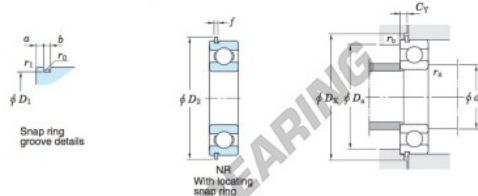

Deep groove ball bearing single row 6202-NR-JTEKT - 6202-NR-JTEKT

<https://www.123bearing.eu/bearing-housing/deep-groove-bearing/single-row/6202-nr-jtekt>

Single-row deep groove ball bearings — Koyo snap ring groove type locating snap ring type

Boundary dimensions (mm)				Basic load ratings (kN)			Factor		Limiting speeds (min ⁻¹)		Bearing No.		
d	D	B	r ₁	C ₁₀	C ₉₀	f ₀	Grease lub.	Oil lub.	With snap ring groove	With locating snap ring	D ₁ max.		
15	35	11	0.6	7.65	3.75	13.2	20 000	24 000		6202NR	33.17		

Dimensions of snap ring groove (mm)			Dimensions of locating snap ring (mm)		Mounting dimensions (mm)							(Refer.) Mass (kg)	(Refer.) Bearing No.
a	b	r ₀	D ₂	f	d _{4a}	D _{4a}	D _{4c}	C _γ	r _{4a}	r _{4c}	Mass	Bearing No.	
max.	±0.15	max.	max.	±0.05	min.	max.	max.	max.	max.	max.	0.045	6202N	
2.06	1.5	0.4	39.7	1.07	19	31	40.5	2.92	0.6	0.5			