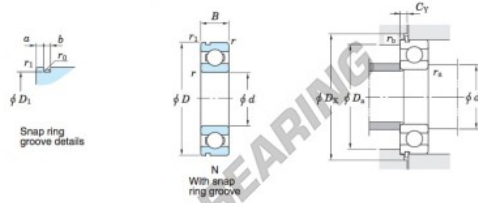

Deep groove ball bearing single row 6302-N-JTEKT - 6302-N-JTEKT

<https://www.123bearing.eu/bearing-housing/deep-groove-bearing/single-row/6302-n-jtekt>

Single-row deep groove ball bearings — Koyo snap ring groove type locating snap ring type

Boundary dimensions (mm)			Basic load ratings (kN)			Factor		Limiting speeds (min ⁻¹)		Bearing No.		D ₁ max.
d	D	B	r	r ₁	C	C _{10r}	f _s	Grease lub.	Oil lub.	With snap ring groove	With locating snap ring	
15	42	13	1	0.5	11.4	5.45	12.3	17 000	20 000	6302N		39.75

Dimensions of snap ring groove (mm)			Dimensions of locating snap ring (mm)		Mounting dimensions (mm)						(Refer.) Mass (kg)	(Refer.) Bearing No.		
a	b	r ₀	D ₂	f	d ₄	D ₄	D ₂	C _Y	r ₄	r ₅	Max.	Max.	Max.	Max.
2.06	1.5	0.4	46.3	1.07	20	37	47	2.92	1	0.5	0.082	6302N		

PRODUCT FEATURES

Brand	JTEKT
N° Ean13	3663952484624
Inside diameter	15 mm
Inside diameter	0.591" inch
Outside diameter	42 mm
Outside diameter	1.654" inch
Thickness	13 mm
Thickness	0.512" inch
Weight	82 g
Packaging	1