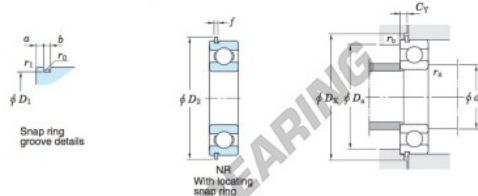

Deep groove ball bearing single row 6302-NR-JTEKT - 6302-NR-JTEKT

<https://www.123bearing.eu/bearing-housing/deep-groove-bearing/single-row/6302-nr-jtekt>

Single-row deep groove ball bearings ————— **Koyo** snap ring groove type locating snap ring type

Boundary dimensions (mm)				Basic load ratings (kN)			Factor		Limiting speeds (min ⁻¹)		Bearing No.		
d	D	B	r1	C	C _{10r}	f ₀	Grease lub.	Oil lub.	With snap ring groove	With locating snap ring	D ₁ max.		
15	42	13	1	11.4	5.45	12.3	17 000	20 000			39.75	6302NR	

Dimensions of snap ring groove (mm)			Dimensions of locating snap ring (mm)		Mounting dimensions (mm)							(Refer.)	(Refer.)
a	b	r ₀	D ₂	f	d ₄	D ₄	D ₂	C _Y	r ₄	r ₅	Mass (kg)	Bearing No.	
max.	±0.15	max.	max.	±0.05	max.	max.	min.	max.	max.	max.			
2.06	1.5	0.4	46.3	1.07	20	37	47	2.92	1	0.5	0.082	6302N	