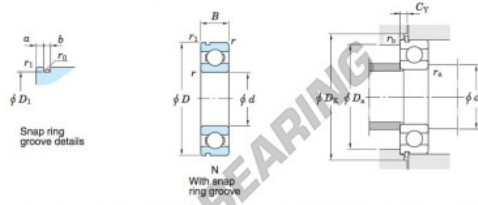

## Deep groove ball bearing single row 6204-N-JTEKT - 6204-N-JTEKT

<https://www.123bearing.eu/bearing-housing/deep-groove-bearing/single-row/6204-n-jtekt>

### Single-row deep groove ball bearings — Koyo snap ring groove type locating snap ring type

Boundary dimensions (mm)				Basic load ratings (kN)			Factor		Limiting speeds (min <sup>-1</sup> )		Bearing No.			D <sub>1</sub> max.
d	D	B	r	C	C <sub>10r</sub>	f <sub>s</sub>	Grease lub.	Oil lub.	With snap ring groove	With locating snap ring	6204N			
20	47	14	1	12.8	6.65	13.2	15 000	17 000					44.6	

Dimensions of snap ring groove (mm)			Dimensions of locating snap ring (mm)		Mounting dimensions (mm)						(Refer.) Mass (kg)	(Refer.) Bearing No.	
a	b	r <sub>0</sub>	D <sub>2</sub>	f	d <sub>2a</sub>	D <sub>2a</sub>	D <sub>2c</sub>	C <sub>2</sub>	r <sub>2a</sub>	r <sub>2b</sub>			6204N
2.46	1.5	0.4	52.7	1.07	25	42	53.5	3.33	1	0.5			