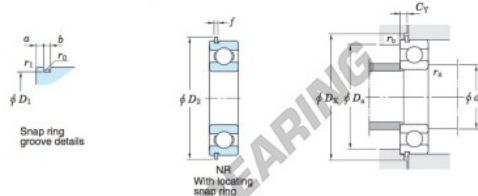

Deep groove ball bearing single row 6006-NR-JTEKT - 6006-NR-JTEKT

<https://www.123bearing.eu/bearing-housing/deep-groove-bearing/single-row/6006-nr-jtekt>

Single-row deep groove ball bearings — Koyo snap ring groove type locating snap ring type

Boundary dimensions (mm)				Basic load ratings (kN)			Factor		Limiting speeds (min ⁻¹)		Bearing No.		
d	D	B	r	C	C _{10r}	f _s	Grease lub.	Oil lub.	With snap ring groove	With locating snap ring	D ₁ max.		
30	55	13	1	13.2	8.25	14.7	13 000	15 000			52.6	6006NR	

Dimensions of snap ring groove (mm)			Dimensions of locating snap ring (mm)		Mounting dimensions (mm)						(Refer.) Mass (kg)	(Refer.) Bearing No.
a	b	r ₀	D ₂	f	d ₄	D ₄	D ₂	C _γ	r ₄	r ₅		
max.	≤0.15	max.	max.	≤0.05	min.	max.	min.	max.	max.	max.	0.116	6006N
2.08	1.5	0.4	60.7	1.07	35	50	61.5	2.9	1	0.5		