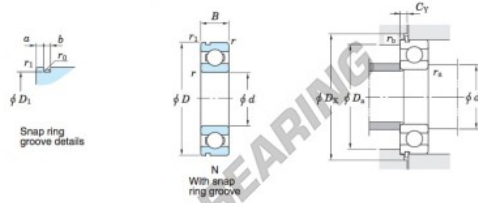

Deep groove ball bearing single row 62-32-N-JTEKT - 62-32-N-JTEKT

<https://www.123bearing.eu/bearing-housing/deep-groove-bearing/single-row/62-32-n-jtekt>

Single-row deep groove ball bearings — Koyo snap ring groove type locating snap ring type

Boundary dimensions (mm)				Basic load ratings (kN)			Factor		Limiting speeds (min ⁻¹)		Bearing No.			D ₁ max.
d	D	B	r	C	C _{10r}	f _s	Grease lub.	Oil lub.	With snap ring groove	With locating snap ring	62/32N			
32	65	17	1	23.5	13.1	13.3	10 000	12 000					62.6	

Dimensions of snap ring groove (mm)			Dimensions of locating snap ring (mm)		Mounting dimensions (mm)							(Refer.) Mass (kg)	(Refer.) Bearing No.	
a	b	r ₀	D ₂	f	d _{4a}	D _{4a}	D _{4c}	C _γ	r _{3a}	r _{3b}			0.228	62/32N
max.	±0.15	max.	max.	±0.05	max.	max.	min.	max.	max.	max.				
3.28	2.05	0.6	70.7	1.65	37	60	71.5	4.67	1	0.5				

PRODUCT FEATURES

Brand	JTEKT
N° Ean13	3663952484907
Inside diameter	32 mm
Inside diameter	1.26" inch
Outside diameter	65 mm
Outside diameter	2.559" inch
Thickness	17 mm
Thickness	0.669" inch
Weight	228 g
Packaging	1