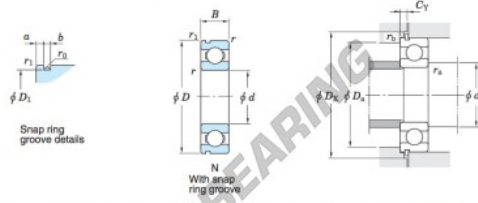

Deep groove ball bearing single row 6014-N-JTEKT - 6014-N-JTEKT

<https://www.123bearing.eu/bearing-housing/deep-groove-bearing/single-row/6014-n-jtekt>

Single-row deep groove ball bearings — Koyo snap ring groove type locating snap ring type

Boundary dimensions (mm)				Basic load ratings (kN)			Factor		Limiting speeds (min ⁻¹)		Bearing No.		
d	D	B	r	C	C _{10r}	f _s	Grease lub.	Oil lub.	With snap ring groove	With locating snap ring	D ₁ max.		
70	110	20	1.1	38.1	30.9	15.6	6 100	7 200	6014N		106.81		

Dimensions of snap ring groove (mm)			Dimensions of locating snap ring (mm)		Mounting dimensions (mm)						(Refer.) Mass (kg)	(Refer.) Bearing No.
a	b	r ₀	D ₂	f	d _{2a}	D _{2a}	D _{2c}	C _Y	r _{6a}	r _{6b}		
max.	±0.15	max.	max.	±0.05	max.	max.	min.	max.	max.	max.	0.602	6014N
2.87	2.85	0.6	116.6	2.41	76.5	103.5	118	5.03	1	0.5		