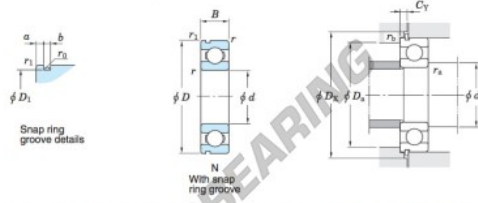

Deep groove ball bearing single row 6214-N-JTEKT - 6214-N-JTEKT

<https://www.123bearing.eu/bearing-housing/deep-groove-bearing/single-row/6214-n-jtekt>

Single-row deep groove ball bearings ——— Koyo
snap ring groove type
locating snap ring type

Boundary dimensions (mm)				Basic load ratings (kN)			Factor		Limiting speeds (min ⁻¹)		Bearing No.		D ₁ max.
d	D	B	r	C	C _{10r}	f ₀	Grease lub.	Oil lub.	With snap ring groove	With locating snap ring	6214N		
70	125	24	1.5	82.2	44.1	14.5	5 100	6 100				120.22	

Dimensions of snap ring groove (mm)			Dimensions of locating snap ring (mm)		Mounting dimensions (mm)						(Refer.) Mass (kg)	(Refer.) Bearing No.
a	b	r ₀	D ₂	f	d _{4a}	D _{4a}	D _{4c}	C _Y	r _a	r _b	6214N	
max.	±0.15	max.	max.	±0.05	max.	max.	min.	max.	max.	max.	1.07	
4.06	3.25	0.6	134.7	2.77	78	117	136.5	6.58	1.5	0.5	6214N	

PRODUCT FEATURES

Brand	JTEKT
N° Ean13	3663952485348
Inside diameter	70 mm
Inside diameter	2.756" inch
Outside diameter	125 mm
Outside diameter	4.921" inch
Thickness	24 mm
Thickness	0.945" inch
Weight	1070 g
Packaging	1