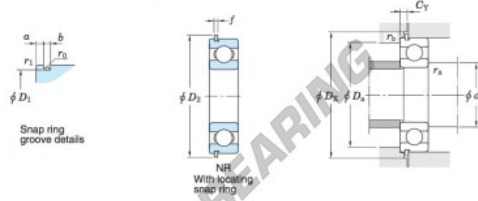

Deep groove ball bearing single row 6314-NR-JTEKT - 6314-NR-JTEKT

<https://www.123bearing.eu/bearing-housing/deep-groove-bearing/single-row/6314-nr-jtekt>

Single-row deep groove ball bearings — Koyo snap ring groove type locating snap ring type

Boundary dimensions (mm)				Basic load ratings (kN)			Factor		Limiting speeds (min ⁻¹)		Bearing No.		
d	D	B	r ₁	C ₁₀	C ₉₀	f ₀	Grease lub.	Oil lub.	With snap ring groove	With locating snap ring	D ₁ max.		
70	150	35	2.1	104	68.2	13.2	4 500	5 400	6314NR	145.24			

Dimensions of snap ring groove (mm)			Dimensions of locating snap ring (mm)		Mounting dimensions (mm)							(Refer.) Mass (kg)	(Refer.) Bearing No.
a	b	r ₀	D ₂	f	d _{4a}	D _{4a}	D _{4c}	C _Y	r _{4a}	r _{4b}	Mass	Bearing No.	
4.9	3.25	0.6	159.7	2.77	81	139	162	7.37	2	0.5	2.52	6314N	