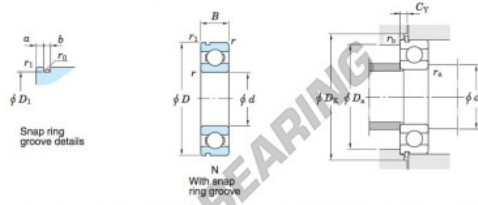

Deep groove ball bearing single row 6215-N-JTEKT - 6215-N-JTEKT

<https://www.123bearing.eu/bearing-housing/deep-groove-bearing/single-row/6215-n-jtekt>

Single-row deep groove ball bearings — Koyo snap ring groove type locating snap ring type

Boundary dimensions (mm)				Basic load ratings (kN)			Factor		Limiting speeds (min ⁻¹)		Bearing No.			D ₁ max.
d	D	B	r	C ₁₀	C ₉₀	f ₀	Grease lub.	Oil lub.	With snap ring groove	With locating snap ring	6215N			
75	130	25	1.5	57.4	48.3	14.5	4 800	5 800	6215N				125.22	

Dimensions of snap ring groove (mm)			Dimensions of locating snap ring (mm)		Mounting dimensions (mm)							(Refer.) Mass (kg)	(Refer.) Bearing No.	
a	b	r ₀	D ₂	f	d ₄	D ₄	D ₂	C _γ	r ₆	r ₈	r ₉	r ₁₀	1.18	6215N
4.06	3.25	0.6	139.7	2.77	83	122	141.5	6.58	1.5	0.5				