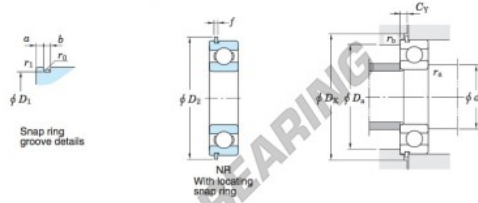

Deep groove ball bearing single row 6215-NR-JTEKT - 6215-NR-JTEKT

<https://www.123bearing.eu/bearing-housing/deep-groove-bearing/single-row/6215-nr-jtekt>

Single-row deep groove ball bearings — Koyo snap ring groove type locating snap ring type

Boundary dimensions (mm)				Basic load ratings (kN)			Factor		Limiting speeds (min ⁻¹)		Bearing No.		
d	D	B	r	C	C _{10r}	f ₀	Grease lub.	Oil lub.	With snap ring groove	With locating snap ring	D ₁ max.		
75	130	25	1.5	57.4	48.3	14.5	4 800	5 800		6215NR	125.22		

Dimensions of snap ring groove (mm)			Dimensions of locating snap ring (mm)		Mounting dimensions (mm)							(Refer.) Mass (kg)	(Refer.) Bearing No.
a	b	r ₀	D ₂	f	d _{4a}	D _{4a}	D _{4c}	C _Y	r _{6a}	r _{6b}	r _{6c}	1.18	6215N
max.	±0.15	max.	max.	±0.05	max.	max.	max.	max.	max.	max.	max.		
4.06	3.25	0.6	139.7	2.77	83	122	141.5	6.58	1.5	0.5			