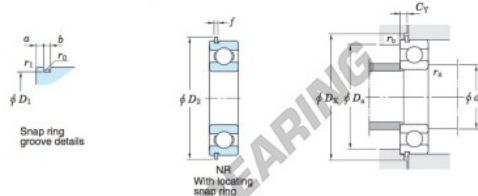

Deep groove ball bearing single row 6016-NR-JTEKT - 6016-NR-JTEKT

<https://www.123bearing.eu/bearing-housing/deep-groove-bearing/single-row/6016-nr-jtekt>

Single-row deep groove ball bearings — Koyo snap ring groove type locating snap ring type

Boundary dimensions (mm)					Basic load ratings (kN)			Factor		Limiting speeds (min ⁻¹)		Bearing No.		
d	D	B	r	r1	C0	C10r	f0		Grease lub.	Oil lub.	With snap ring groove	With locating snap ring	D1 max.	
80	125	22	1.1	0.5	47.6	39.8	15.6		5 300	6 300		6016NR	120.22	

Dimensions of snap ring groove (mm)			Dimensions of locating snap ring (mm)		Mounting dimensions (mm)							(Refer.)	(Refer.)
a	b	r0	D2	f	d4	D4	Dx	Cy	r4	r5	Mass (kg)	Bearing No.	
max.	±0.15	max.	max.	±0.05	min.	max.	min.	max.	max.	max.			
2.87	3.25	0.6	134.7	2.77	86.5	118.5	136.5	5.39	1	0.5	0.850	6016N	