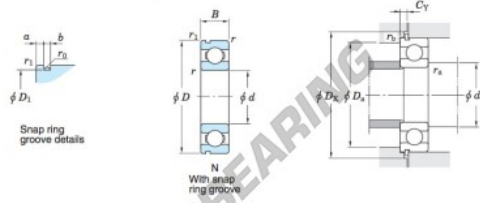

Deep groove ball bearing single row 6316-N-JTEKT - 6316-N-JTEKT

<https://www.123bearing.eu/bearing-housing/deep-groove-bearing/single-row/6316-n-jtekt>

Single-row deep groove ball bearings ——— Koyo
snap ring groove type
locating snap ring type

Boundary dimensions (mm)				Basic load ratings (kN)			Factor		Limiting speeds (min ⁻¹)		Bearing No.		D ₁ max.
d	D	B	r	C	C _{10r}	f _s	Grease lub.	Oil lub.	With snap ring groove	With locating snap ring	6316N		
80	170	39	2.1	123	86.7	13.3	3 900	4 700				163.65	

Dimensions of snap ring groove (mm)			Dimensions of locating snap ring (mm)		Mounting dimensions (mm)						(Refer.) Mass (kg)	(Refer.) Bearing No.
a	b	r ₀	D ₂	f	d _{4a}	D _{4a}	D _{4c}	C _Y	r _{6a}	r _{6b}	Mass	Bearing No.
max.	±0.15	max.	max.	±0.05	min.	max.	min.	max.	max.	max.	3.59	6316N
5.69	3.65	0.6	182.9	3.05	91	159	185	8.44	2	0.5		