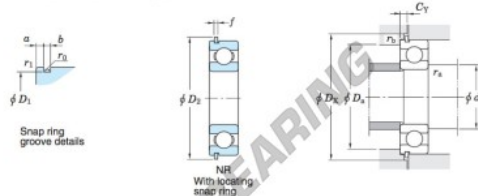

## Deep groove ball bearing single row 6018-NR-JTEKT - 6018-NR-JTEKT

<https://www.123bearing.eu/bearing-housing/deep-groove-bearing/single-row/6018-nr-jtekt>

### Single-row deep groove ball bearings — Koyo snap ring groove type locating snap ring type

Boundary dimensions (mm)				Basic load ratings (kN)			Factor		Limiting speeds (min <sup>-1</sup> )		Bearing No.		
d	D	B	r	C	C <sub>10r</sub>	f <sub>0</sub>	Grease lub.	Oil lub.	With snap ring groove	With locating snap ring	D <sub>1</sub> max.		
90	140	24	1.5	58.2	49.7	15.6	4 700	5 600		<b>6018NR</b>	135.23		

Dimensions of snap ring groove (mm)			Dimensions of locating snap ring (mm)		Mounting dimensions (mm)						(Refer.)	(Refer.)
a	b	r <sub>0</sub>	D <sub>2</sub>	f	d <sub>2a</sub>	D <sub>2a</sub>	D <sub>2x</sub>	C <sub>Y</sub>	r <sub>2a</sub>	r <sub>2b</sub>	Mass (kg)	Bearing No.
3.71	3.25	0.6	149.7	2.77	98	132	152	6.17	1.5	0.5	1.16	<b>6018N</b>