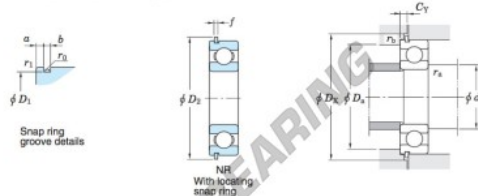

Deep groove ball bearing single row 6020-NR-JTEKT - 6020-NR-JTEKT

<https://www.123bearing.eu/bearing-housing/deep-groove-bearing/single-row/6020-nr-jtekt>

Single-row deep groove ball bearings — Koyo snap ring groove type locating snap ring type

Boundary dimensions (mm)					Basic load ratings (kN)			Factor		Limiting speeds (min ⁻¹)		Bearing No.		
d	D	B	r	r ₁	C ₁₀	C ₉₀	f ₀		Grease lub.	Oil lub.	With snap ring groove	With locating snap ring	D ₁ max.	
100	150	24	1.5	0.5	80.2	54.2	15.9		4 300	5 100		6020NR	145.24	

Dimensions of snap ring groove (mm)			Dimensions of locating snap ring (mm)		Mounting dimensions (mm)							(Refer.)	(Refer.)
a	b	r ₀	D ₂	f	d ₂	D ₂	D ₂	C _Y	r _a	r _b	r _c	Mass (kg)	Bearing No.
max.	±0.15	max.	max.	±0.05	min.	max.	min.	max.	max.	max.	max.		
3.71	3.25	0.6	159.7	2.77	108	142	162	6.17	1.5	0.5	1.25	6020N	