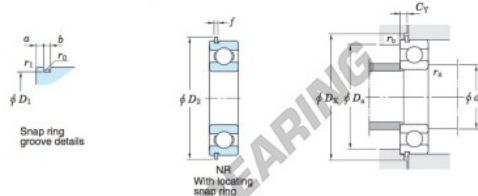

Deep groove ball bearing single row 6021-NR-JTEKT - 6021-NR-JTEKT

<https://www.123bearing.eu/bearing-housing/deep-groove-bearing/single-row/6021-nr-jtekt>

Single-row deep groove ball bearings — Koyo snap ring groove type locating snap ring type

Boundary dimensions (mm)				Basic load ratings (kN)			Factor		Limiting speeds (min ⁻¹)		Bearing No.			D ₁ max.
d	D	B	r	C	C _{10r}	f _s	Grease lub.	Oil lub.	With snap ring groove	With locating snap ring	6021NR			
105	160	26	2	0.5	72.3	65.8	15.8	4 000	4 700				155.22	

Dimensions of snap ring groove (mm)			Dimensions of locating snap ring (mm)		Mounting dimensions (mm)						(Refer.) Mass (kg)	(Refer.) Bearing No.	
a	b	r ₀	D ₂	f	d _{2a}	D _{2a}	D _{2c}	C _Y	r _{2a}	r _{2b}			
3.71	3.25	0.6	169.7	2.77	114	151	172	6.17	2	0.5	1.59	6021N	