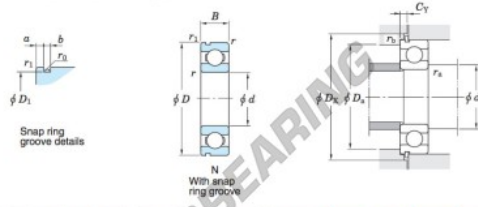

Deep groove ball bearing single row 6024-N-JTEKT - 6024-N-JTEKT

<https://www.123bearing.eu/bearing-housing/deep-groove-bearing/single-row/6024-n-jtekt>

Single-row deep groove ball bearings — Koyo snap ring groove type locating snap ring type

Boundary dimensions (mm)					Basic load ratings (kN)			Factor		Limiting speeds (min ⁻¹)		Bearing No.		
d	D	B	r	r1	C	C _{10r}	f _s	Grease lub.	Oil lub.	With snap ring groove	With locating snap ring	D ₁ max.		
120	180	28	2	0.5	85.0	79.3	15.9	3 600	4 200	6024N		173.66		

Dimensions of snap ring groove (mm)			Dimensions of locating snap ring (mm)		Mounting dimensions (mm)							(Refer.) Mass (kg)	(Refer.) Bearing No.	
a	b	r ₀	D ₂	f	d ₂	D ₂	D ₂	C _γ	r ₂	r ₃	r ₄	r ₅	Mass	Bearing No.
max.	±0.15	max.	max.	±0.05	max.	max.	min.	max.	max.	max.	max.	max.		
3.71	3.65	0.6	192.9	3.05	129	171	195	6.45	2	0.5	2.07		2.07	6024N