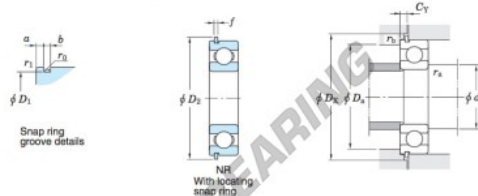

Deep groove ball bearing single row 6024-NR-JTEKT - 6024-NR-JTEKT

<https://www.123bearing.eu/bearing-housing/deep-groove-bearing/single-row/6024-nr-jtekt>

Single-row deep groove ball bearings ————— Koyo snap ring groove type locating snap ring type

Boundary dimensions (mm)					Basic load ratings (kN)			Factor		Limiting speeds (min ⁻¹)		Bearing No.		
d	D	B	r	r ₁	C ₁₀	C ₉₀	f ₀		Grease lub.	Oil lub.	With snap ring groove	With locating snap ring	D ₁ max.	
120	180	28	2	0.5	85.0	79.3	15.9		3 600	4 200		6024NR	173.66	

Dimensions of snap ring groove (mm)			Dimensions of locating snap ring (mm)		Mounting dimensions (mm)							(Refer.)	(Refer.)
a	b	r ₀	D ₂	f	d ₄	D ₄	D ₅	C _Y	r _a	r _b	Mass	Bearing No.	
max.	±0.15	max.	max.	±0.05	min.	max.	min.	max.	max.	max.	(kg)		
3.71	3.65	0.6	192.9	3.05	129	171	195	6.45	2	0.5	2.07	6024N	