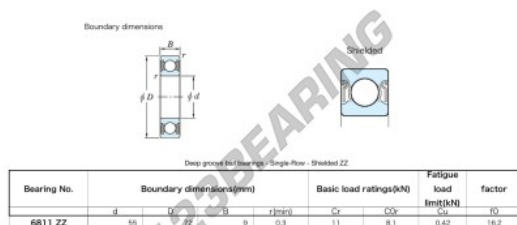

Deep groove ball bearing single row 6811-ZZ-JTEKT - 6811-ZZ-JTEKT

<https://www.123bearing.eu/bearing-housing/deep-groove-bearing/single-row/6811-zz-jtekt>

PRODUCT FEATURES

Brand	JTEKT
N° Ean13	3616060613011
Inside diameter	55 mm
Inside diameter	2.165" inch
Sealing	Shield on both sides
Outside diameter	72 mm
Outside diameter	2.835" inch
Thickness	9 mm
Thickness	0.354" inch
Weight	80 g
Dynamic load	11 kN
Static load	8.1 kN
Packaging	1